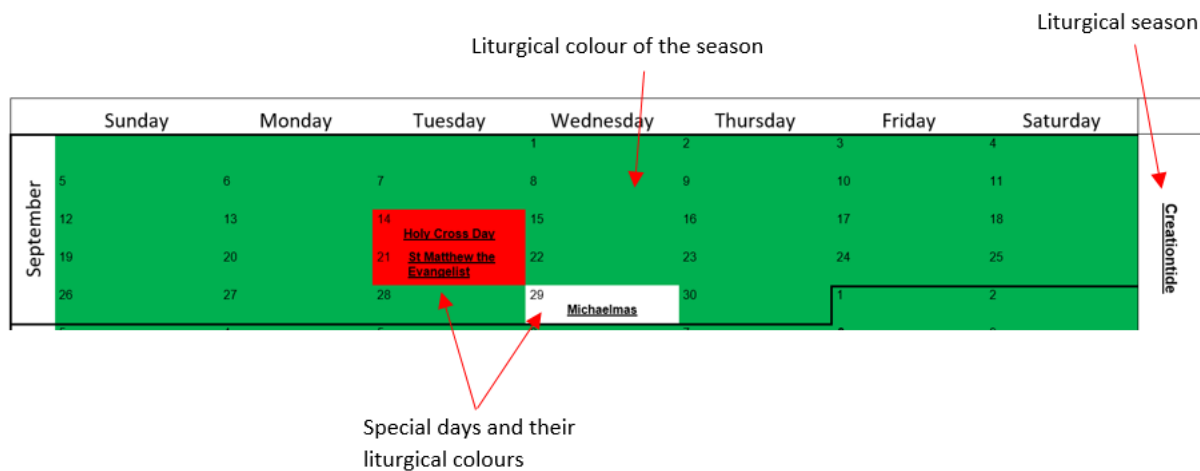

### Liturgical Calendar for Church of England Schools

### The Anglican Calendar

The liturgical calendar indicates the festivals and seasons of the Anglican Church. This calendar runs for the academic year. It shows the major festivals and saints' days. The festivals for some notable saints for our region are also included (*marked with \**). You can click on each item to find out more about it. This year, the calendar comes in two formats, the Diary Layout, as introduced last year, and the old Calendar Layout, as used previously. The information in both formats is the same.

## Seasons of the Anglican Year

The Christian Year is made up of seasons. The year starts in early winter with the season of Advent, building towards the celebration of Christmas. After Christmas comes the season of Epiphany. This is followed by a period of 'Ordinary Time', the name for parts of the year which are in no particular season. From Ash Wednesday, we are in the season of Lent, preparing Christians for their most important feast of Easter. The season of Easter actually lasts for seven weeks, up to the celebration of Pentecost. Following this is a long period of Ordinary Time. This can be broken up with a season called Creationtide in early autumn.