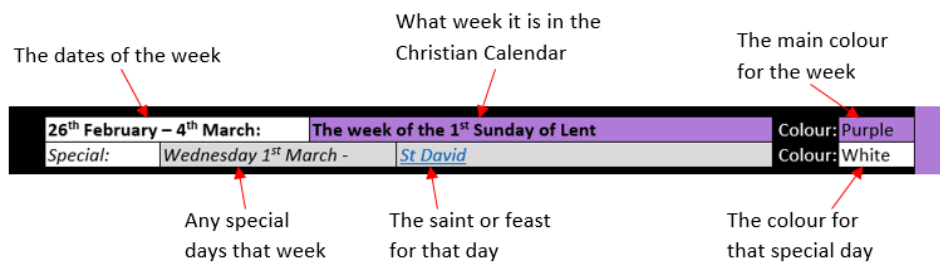

Diary Layout