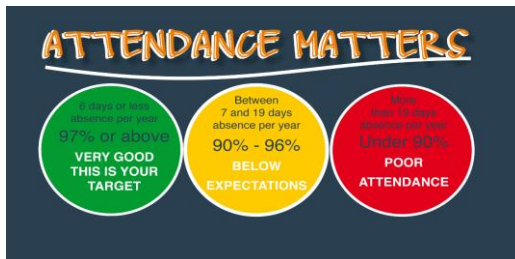

Key Events 2023-24	
22nd Sept	School Heritage Day (190 Years)
13th Oct	School Photo Day
20th Oct	Harvest Festival
8th - 10th Nov	Y6 PGL Adventure Residential
13th-17th Nov	Anti-Bullying Week
20th/22nd Nov	Parents Evening
4th Dec	Pantomime - Robin Hood
15th Dec	Christmas Dinner
19th/20th Dec	Christmas Productions
22nd Dec	KS2 Carol Concert - St.Cuthbert's
12th Jan	Languages Day
5th-9th Feb	Children's Mental Health Week / Online Safety Week
7th Mar	World Book Day
11th/13th March	Parents Evening
21st Mar	Easter Events
22nd Mar	Y3/4 Easter Production
7th June	Class Photo Day
21st June	Sports Day and Family Fun Event
3rd-5th July	Y5 Northumberland Residential
12th July	Annual Reports Issued
17th July	Y6 Summer Production
19th July	Y6 Leavers Service - St. Cuthbert's